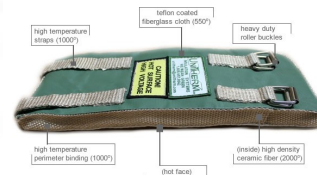

INSULATION BLANKETS

Industry leader in Removable Insulation Blankets
Conserve Energy, Increase Safety, Improved Process Controls